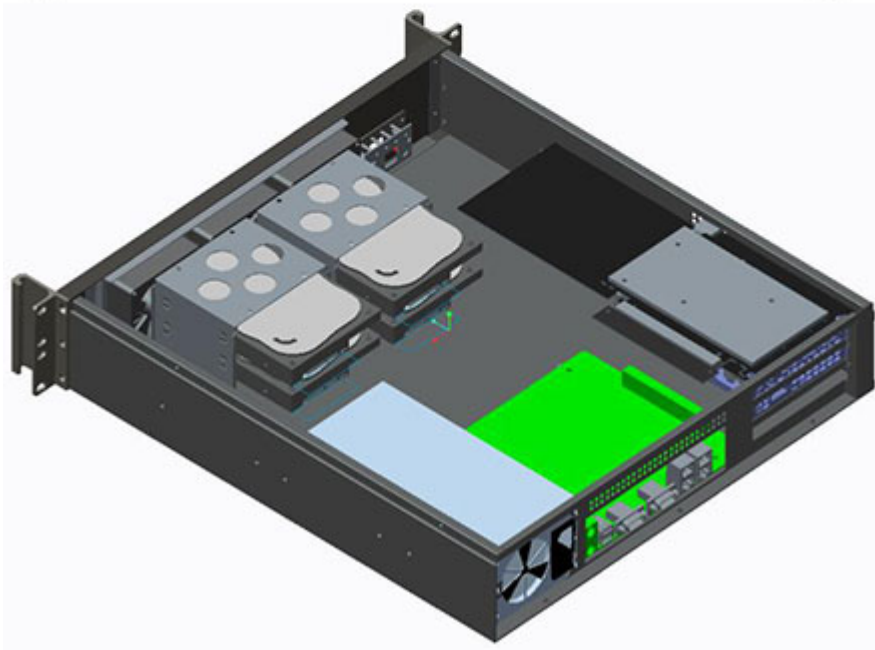

119.95 EUR  
incl. 19% VAT, plus [shipping](#)

**Support:**  [Drawing](#)

Size: W430\*H89\*D468 mm

Material: Panel: Aluminum

Body: 1.0mm SGCC

Colour: Black

Front panel: Power sw & reset sw & Power led & HDD led & 2\* USB2.0

PSU: Support 2U PSU

Cooling Fan: 2\*8 cm fans

Motherboard: Support 9.6\*9.6 inch and below

Disk Driver Bay: 4\*3.5" HDD bays

Expansion slot: 3 full size horizontal slots